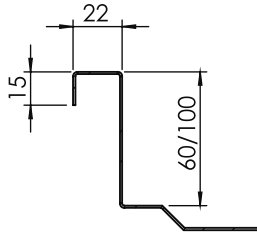

TABLALI EVİYE DETAYLARI (THE DETAILS OF SINK TOPS)

Standart Sırt:60mm
(Standard Back Splash:60mm)

Optional:100mm